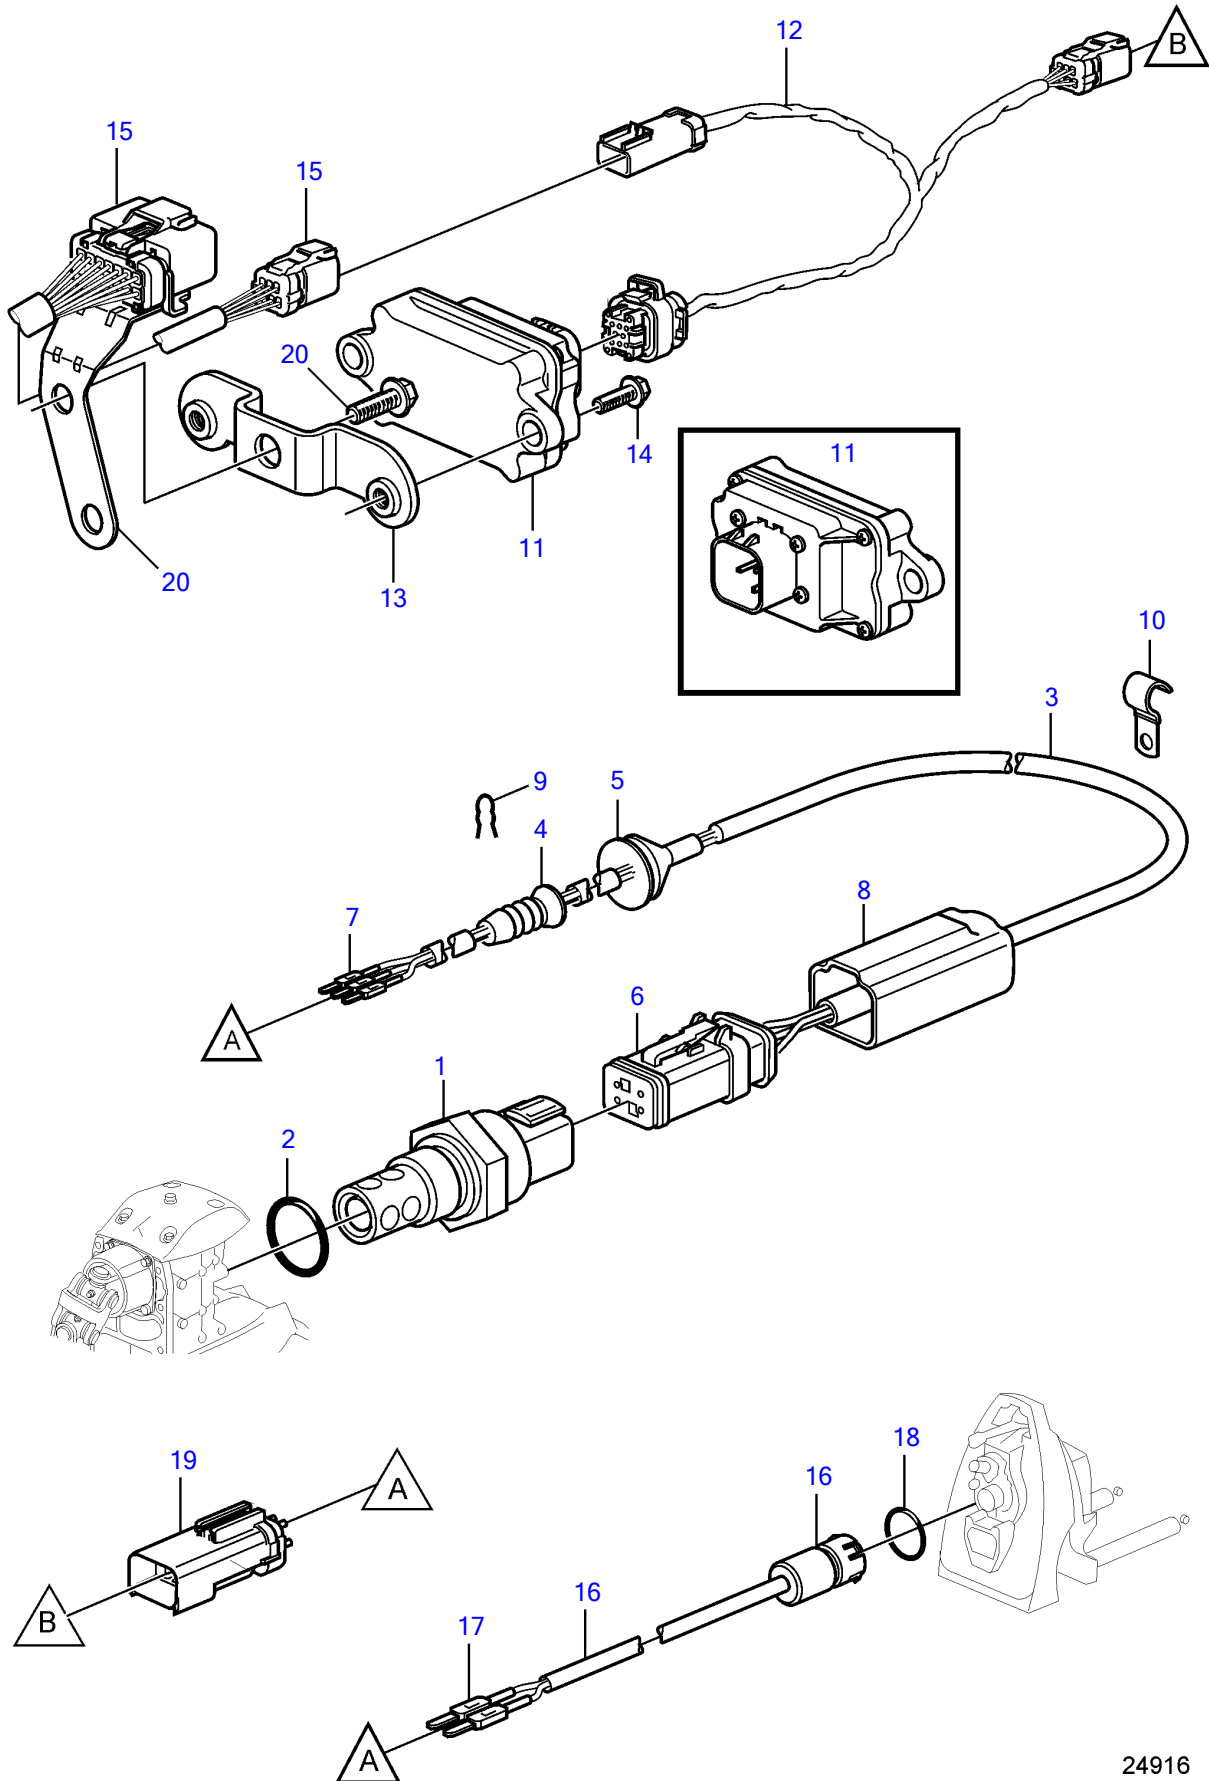

5.7GiC-300-R, 5.7GXIC-320-R

5.7GiC-300-R, 5.7GXIC-320-R

REF	PART NO.	QTY	DESCRIPTION	NOTES
1	21174634	1	Sensor	WID- water in drive oil
2		1	• O-ring	not sold separately
3	21124251	1	Wiring harness	
4		1	• Plug	not sold separately
5		1	• Grommet	not sold separately
6		1	• Connector housing	
		1	• • Seal	not sold separately
7		3	• Terminal	not sold separately
8		1	• Boot	not sold separately
9	3852555	1	Retainer	
10	21174636	6	Attaching clamp	
11	21206915	1	Module	
12	21206919	1	Wiring harness	
		3	• Connector housing	not sold separately
		X	• Terminal	not sold separately
13	21210873	1	Bracket	
14	946544	2	Flange screw	
15		X	Cable harness, engine	
16	21292836	1	Sensor	WIB - water in bellows
		1	• Housing	not sold separately
17		2	• Terminal	not sold separately
18	3852033	1	• O-ring	
19		1	Connector housing	
20		X		See engine catalog, "Engine Harness" section